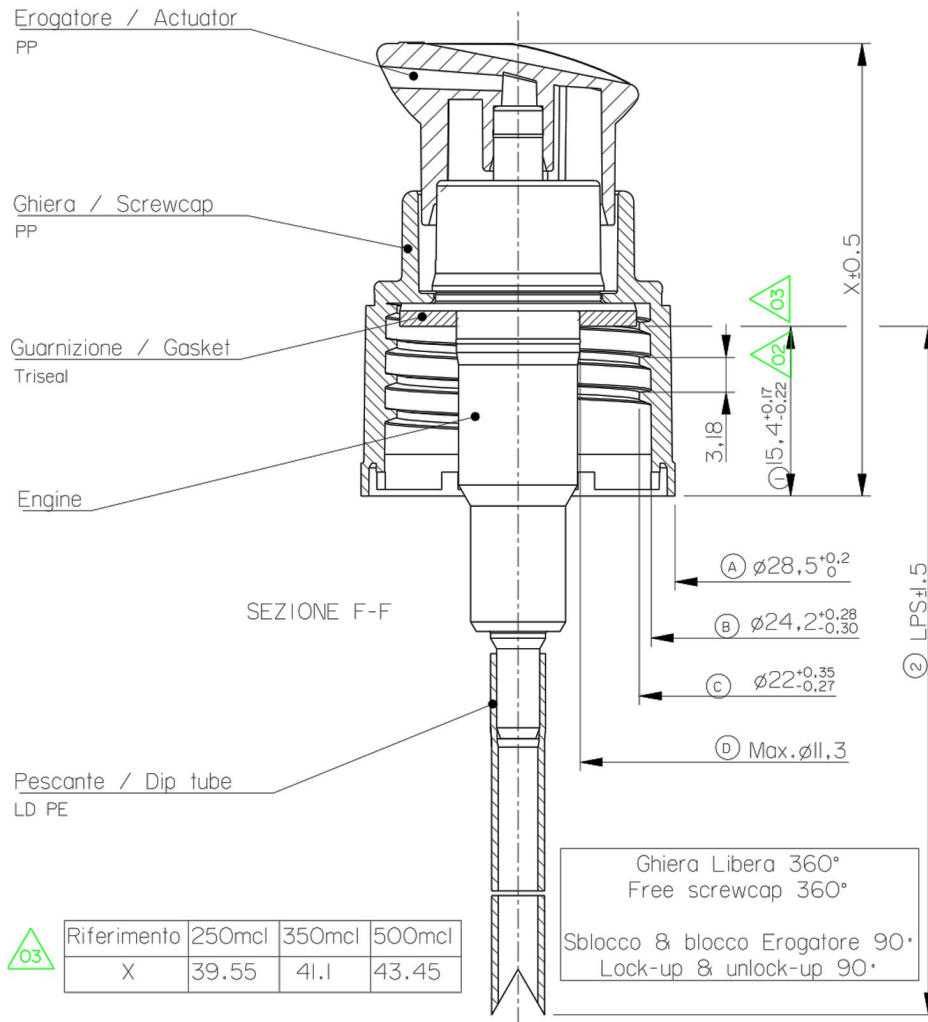

CLOSURES

BLUESKY

20/400 Smart Pump

No Image

Bluesky Product Code

200AP*-XXX

Colour

N/A

Neck Size

20/410

Last Updated By

GJW - 09/03/2021