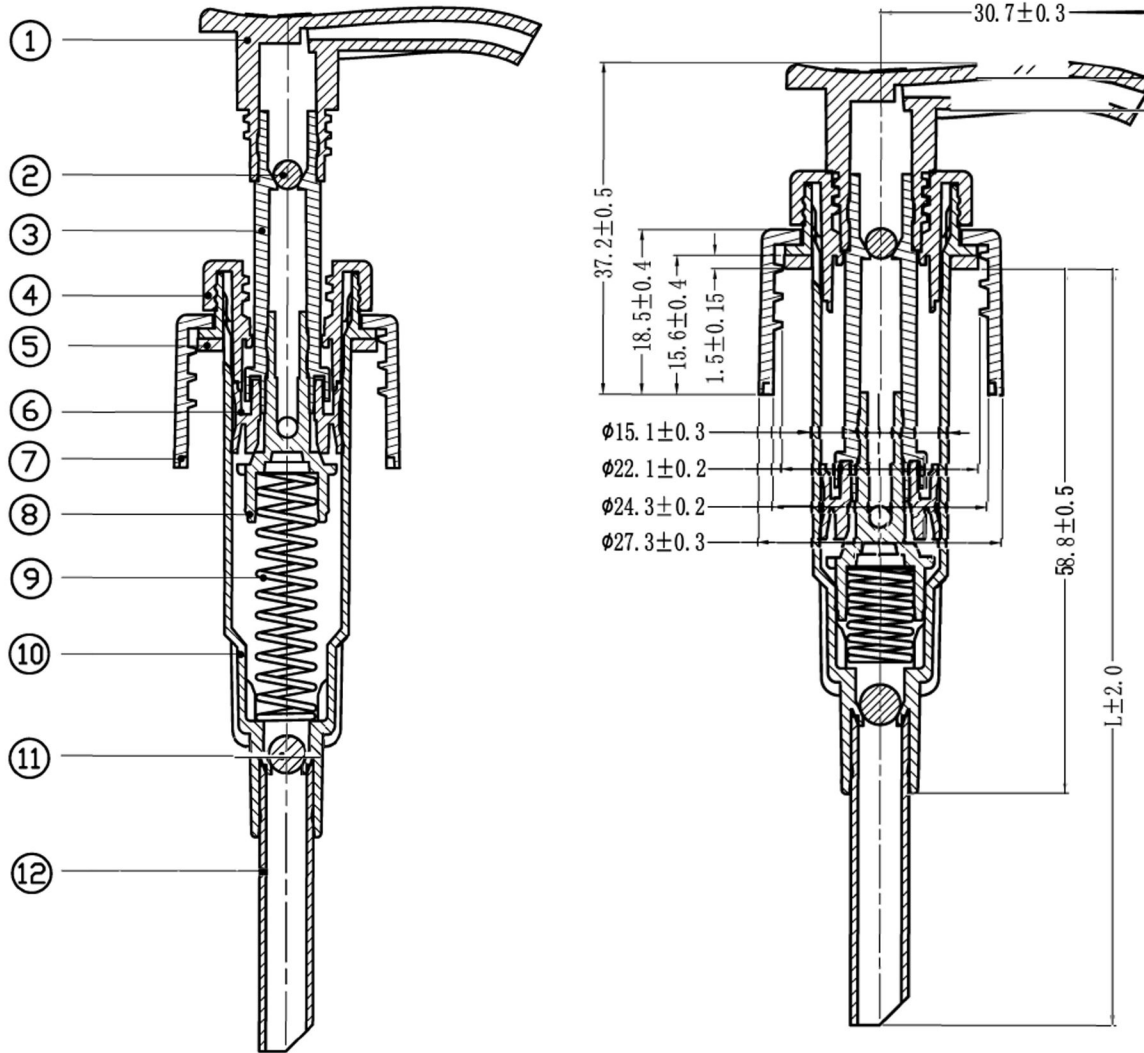

### 24/410 Lock Down Lotion Pump White, Smoothwall, 169mm

No Image

Bluesky Product Code		240LP*SWLD	
1	Actuator	PP	1.8g
2	Ball	Glass	0.05g
3	Stem	PP	1.1g
4	Retainer	PP	1.4g
5	Gasket	PE	3.31g
6	Piston	PE	0.5g
7	Closure	PP	2.5g
8	Sub-Stem	PE	0.5g
9	Spring	SUS-304H	0.9g
10	Housing	PP	2.7g
11	Ball	Glass	0.12g
12	Diptube	PE	
Last updated by		GJW – 24/09/2020	