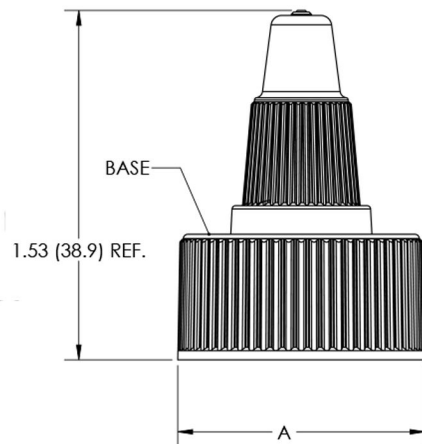

CLOSURES

BLUESKY

24/410 Twist Turn Closure

DIM.	MIN.	MAX
A	1.065 (27.05)	1.095 (27.81)
E	.865 (21.97)	.885 (22.48)
H	.490 (12.45)	.510 (12.95)
T	.940 (23.88)	.960 (24.38)

SIZE	DIM	MIN	MAX
.115 (2.92)	M	.105 (2.67)	.125 (3.17)
.085 (2.16)	M	.075 (1.90)	.095 (2.41)

SECTION A-A
SECTIONED BASE AND ROTATED
VIEW 90 DEGREES FOR CLARITY

Bluesky Product Code
 Colour
 Material
 Neck Size
 Height
 Width
 Weight
 Last Updated By

240TTX-E2
 N/A
 HDPE (base), LDPE (tip)
 24/410
 38.9mm
 See drawing
 4g
 GJW - 01/06/2021