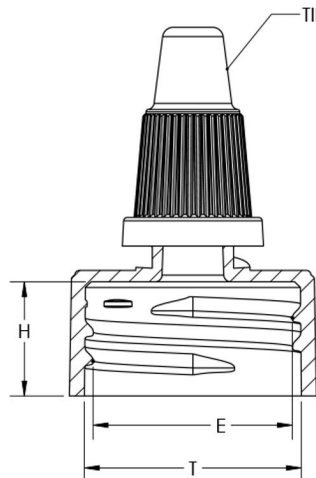

CLOSURES

BLUESKY

24/410 Twist Turn Closure

DIM.	MIN.	MAX
A	1.065 (27.05)	1.095 (27.81)
E	.865 (21.97)	.885 (22.48)
H	.490 (12.45)	.510 (12.95)
T	.940 (23.88)	.960 (24.38)

SIZE	DIM	MIN	MAX
.115 (2.92)	M	.105 (2.67)	.125 (3.17)
.085 (2.16)	M	.075 (1.90)	.095 (2.41)

SECTION A-A
SECTIONED BASE AND ROTATED
VIEW 90 DEGREES FOR CLARITY

Bluesky Product Code
 Colour
 Material
 Neck Size
 Height
 Width
 Weight
 Last Updated By

240TTX-E2
 N/A
 HDPE (base), LDPE (tip)
 24/410
 38.9mm
 See drawing
 4g
 GJW - 01/06/2021