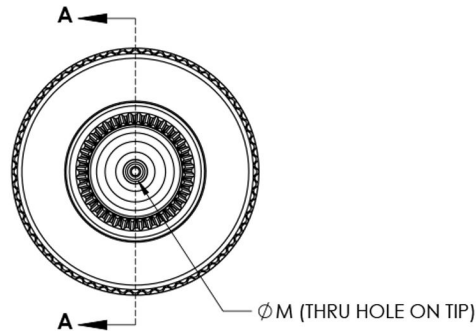

CLOSURES

BLUESKY

24/410 Twist Turn Closure

DIM.	MIN.	MAX
A	1.065 (27.05)	1.095 (27.81)
E	.865 (21.97)	.885 (22.48)
H	.490 (12.45)	.510 (12.95)
T	.940 (23.88)	.960 (24.38)

SIZE	DIM	MIN	MAX
.115 (2.92)	M	.105 (2.67)	.125 (3.17)
.085 (2.16)	M	.075 (1.90)	.095 (2.41)

SECTION A-A
SECTIONED BASE AND ROTATED
VIEW 90 DEGREES FOR CLARITY

Bluesky Product Code
 Colour
 Material
 Neck Size
 Height
 Width
 Weight
 Last Updated By

240TTX-E2
 N/A
 HDPE (base), LDPE (tip)
 24/410
 38.9mm
 See drawing
 4g
 GJW - 01/06/2021