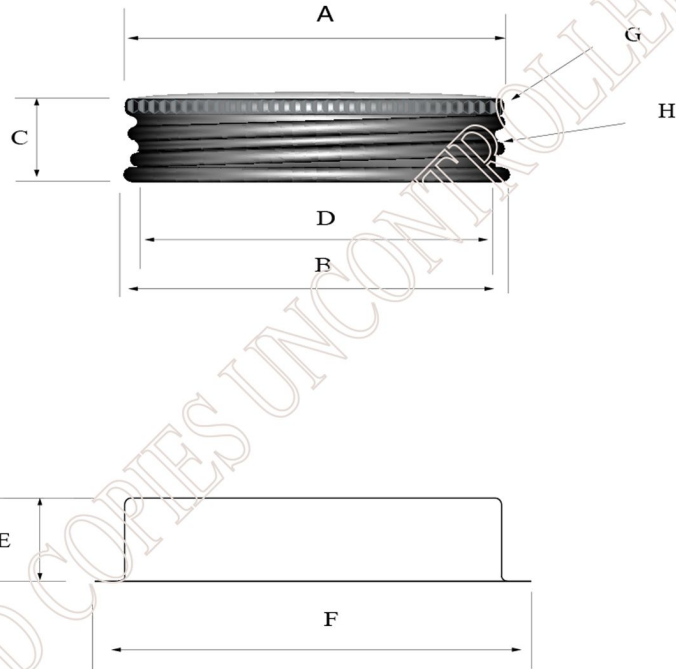

28/410 Brushed Aluminium Screw Cap, EPE Lined

CAP No	A	B	C	D	E	F	G	H
28mm	28.4 \pm 0.25	30.25 \pm 0.3	13.0	25.55 \pm 0.25	13.0	33.5/34.0	1/20th	6 TPI
Anodised Cap Only								

No Image

Bluesky Product Code 280AE
Colour N/A
Neck Size 28/410
Last Updated By GJW - 08/06/2022