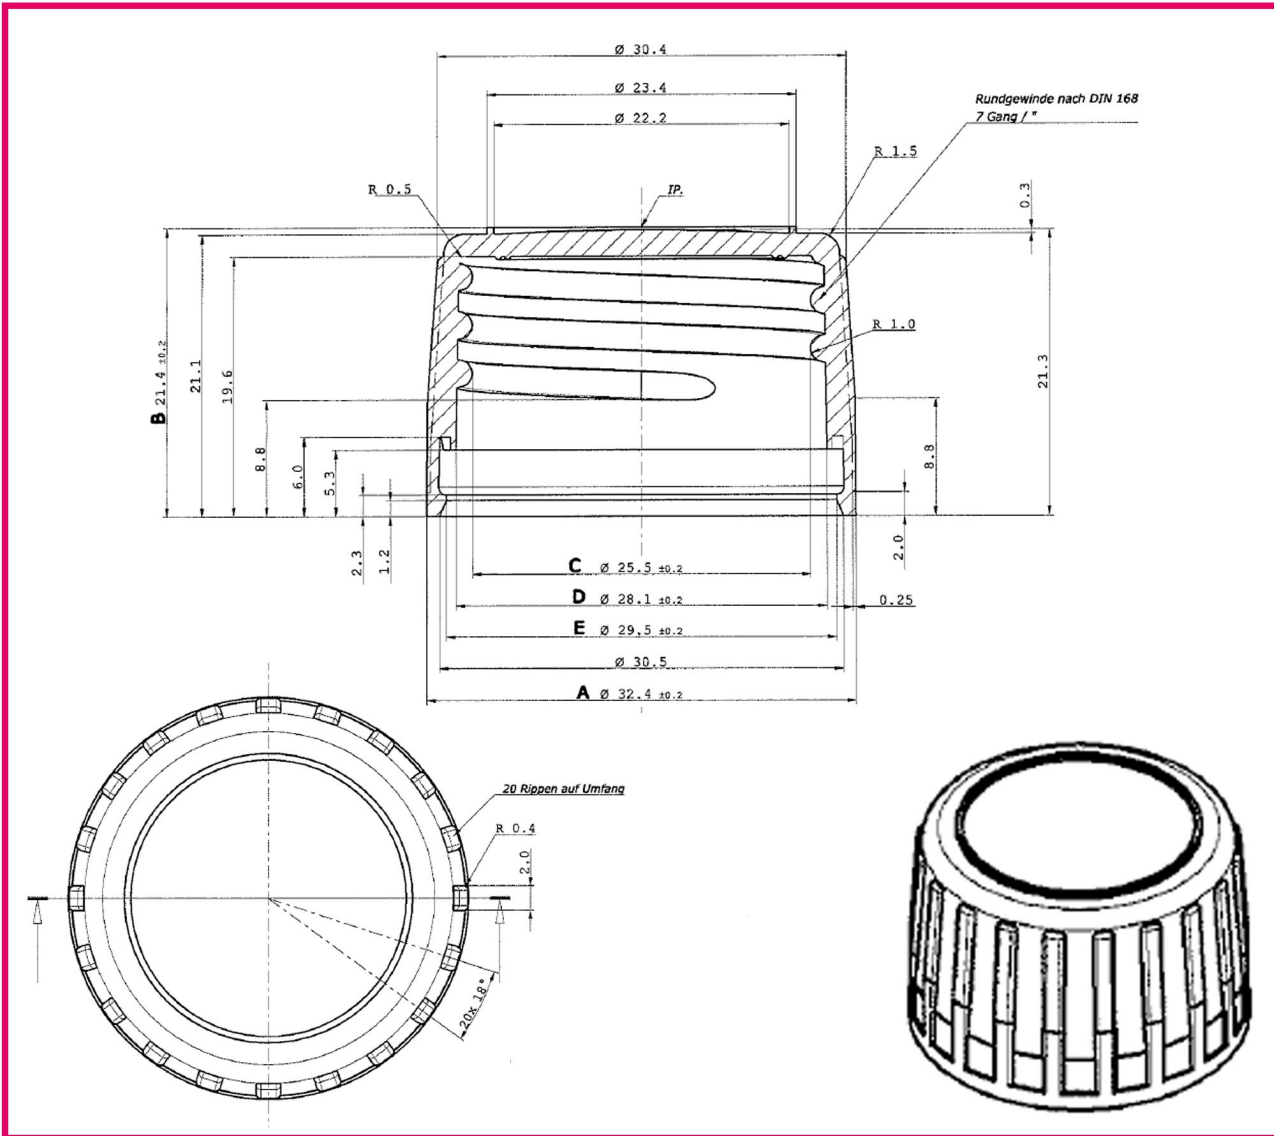

CLOSURES

BLUESKY

28mm ROPP Black HDPE Screw Cap with Black TE Band, EPE Lined

Bluesky Product Code	28TE*-E
Colour	N/A
Material	HDPE
Neck Size	28mm
Last Updated By	GJW - 07/06/2021

Bluesky, Horizon House, Estate Road Five, Grimsby, DN31 2TG